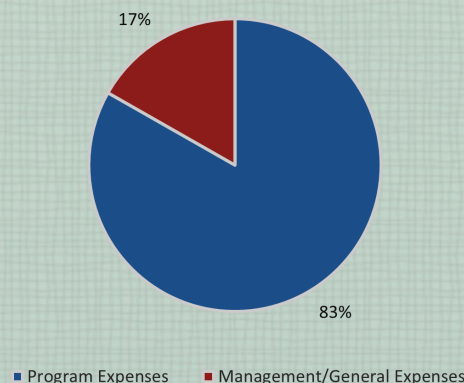

2023 Expenses

Become a FREEDOM FIGHTER or FREEDOM WARRIOR today!

*Become a Refuge Freedom Fighter with a regular monthly donation of $25-$200

*Become a Refuge Freedom Warrior with yearly donations of $2500 or more

*Tax-deductible donations can be made securely online through our website