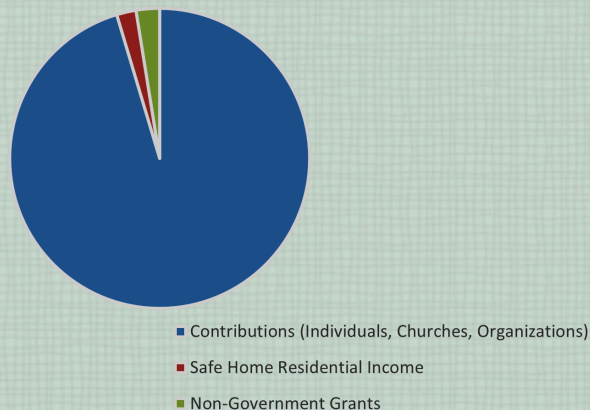

2023 Revenue